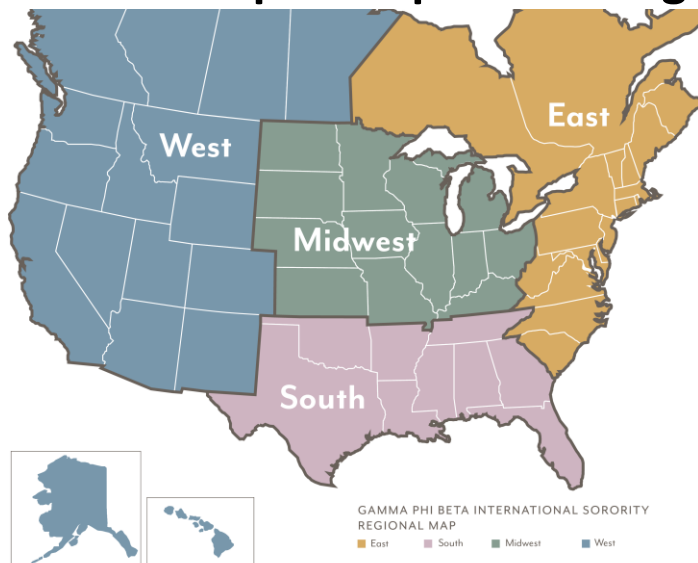

Alumnae Chapter Supervisor Regional Contacts

Alumnae Chapter Supervisor Overview

The alumnae chapter supervisor (ACS) is your go-to resource and serves chapters based on geographical location. Contact them first for all your questions, including:

- | | | | |
|-----------------|-------------------|------------------------|--------------------------|
| • Albany | • Ottawa-Gatineau | • South Jersey | • Toronto |
| • Bergen County | • Princeton | • Southern New England | • Vermont Green Mountain |
| • Boston | • Rochester | • Syracuse | |
| • New York City | | | |

South Region

ACS – Rozhan Ghitasi (British Columbia), alumnaegpb10@gmail.com

- Birmingham
- Gainesville
- Huntsville
- Jacksonville
- Lakeland
- Montgomery
- Naples
- Orlando-Winter Park Area
- South Florida
- Space Coast
- Tallahassee
- Tampa Bay
- The Villages
- Treasure Coast

West Region

ACS – Nicole Dillon (Clemson), alumnaegpb8@gmail.com

- Boise
- Corvallis
- Denver
- Diablo Valley
- Eugene
- Las Vegas
- Marin County
- Moscow
- Northern Nevada
- Portland
- Puget Sound
- Sacramento Valley
- San Francisco
- Spokane
- Vanco