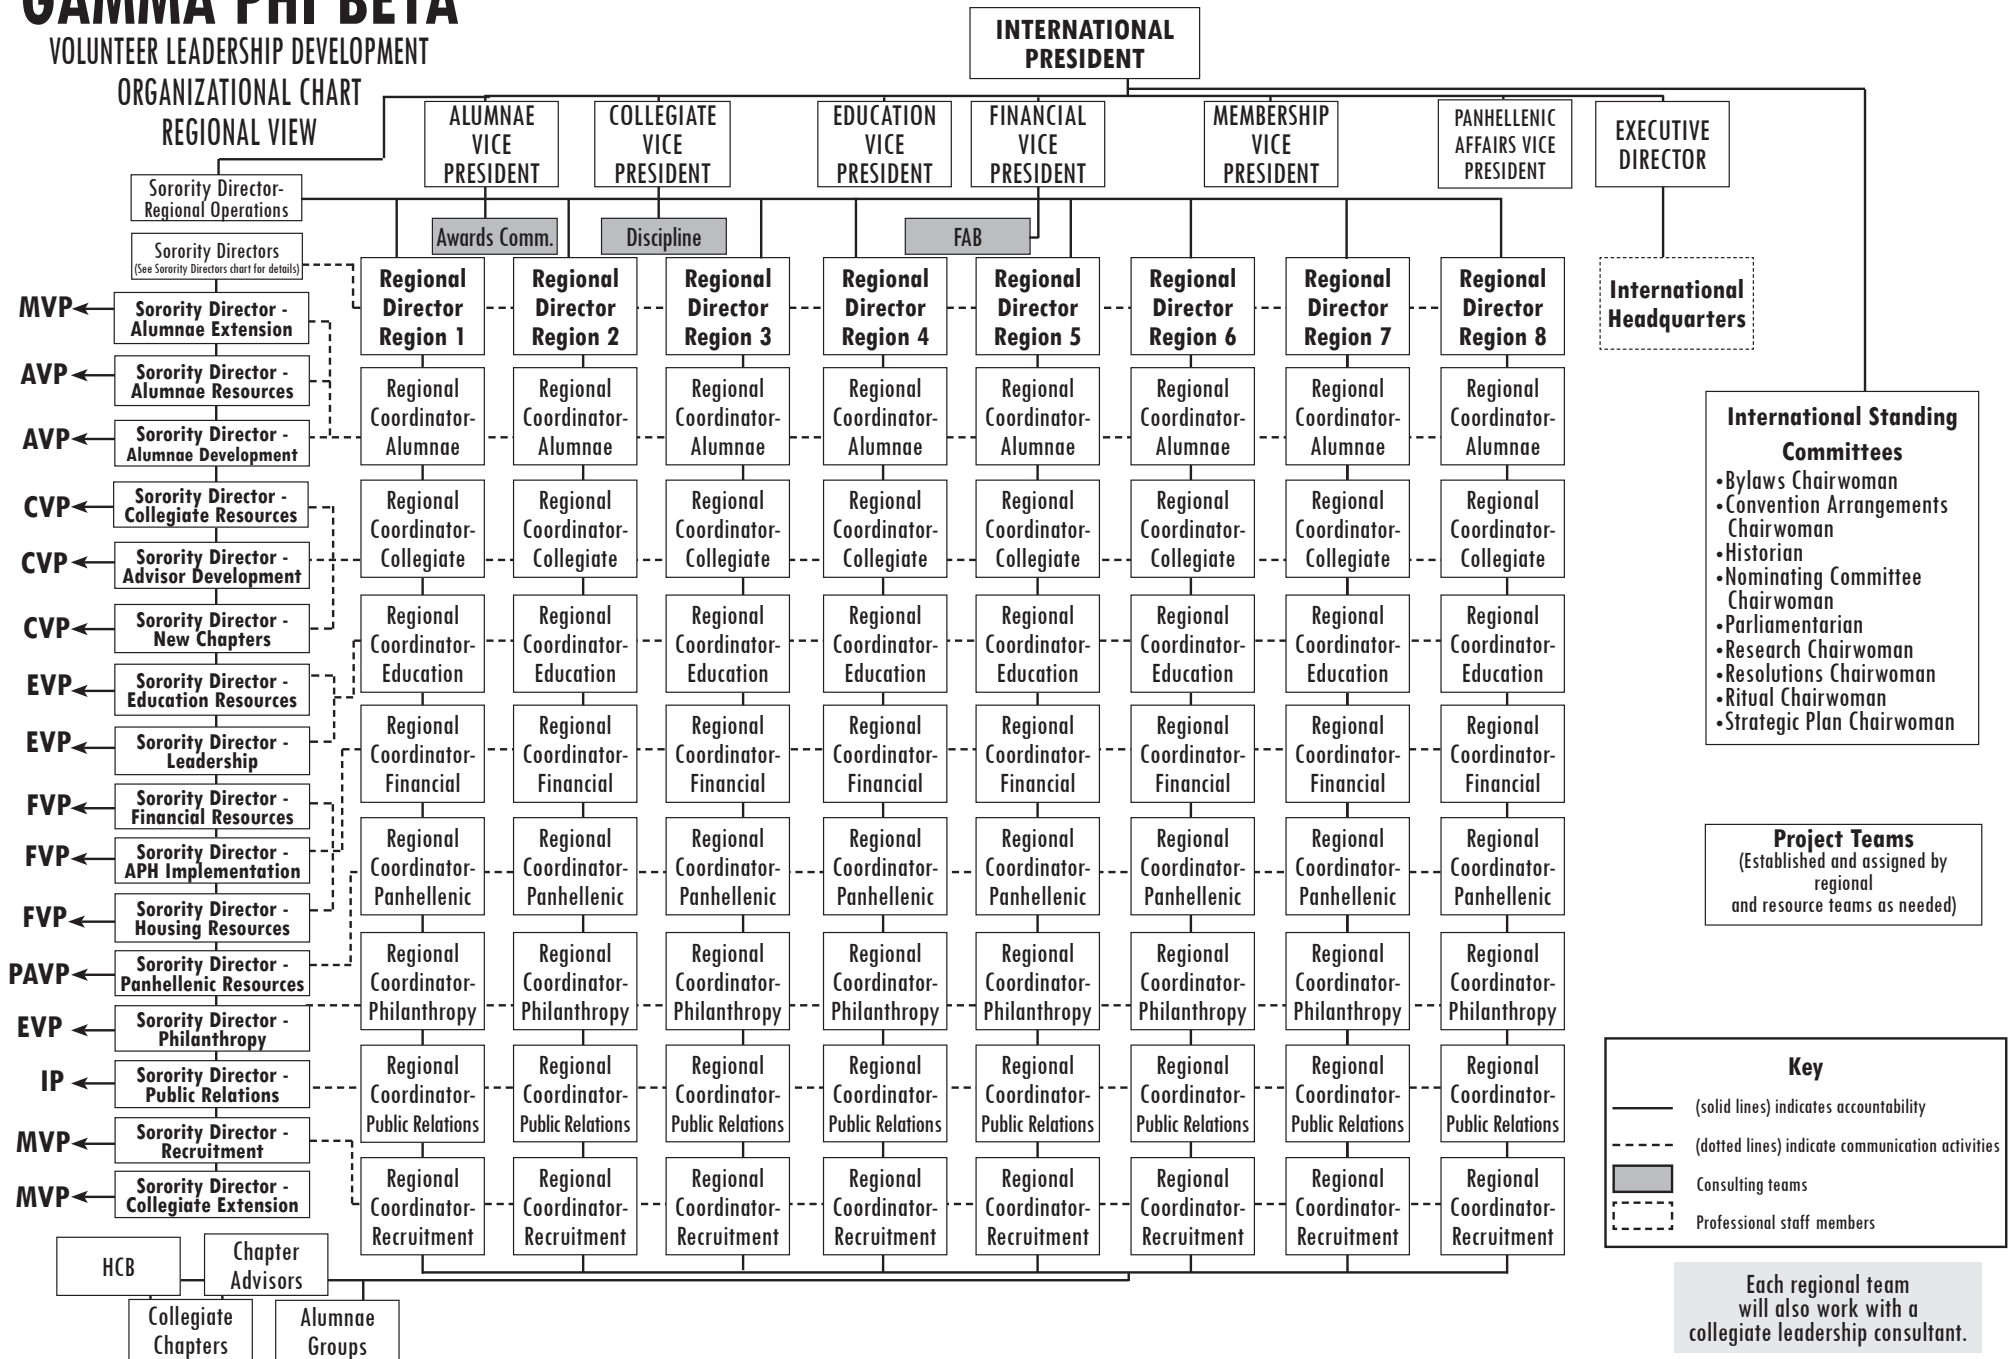

# GAMMA PHI BETA

VOLUNTEER LEADERSHIP DEVELOPMENT

## ORGANIZATIONAL CHART REGIONAL VIEW

Each regional team will also work with a collegiate leadership consultant.