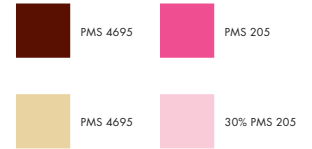

# Gamma Phi Beta Logos – on Colored Backgrounds

## Yes

Logo: 2 Colors, 30% PMS 205, White  
Background Color: PMS 4695

Logo: 1 Color, White  
Background Color: PMS 4695

Logo: 1 Color, 30% PMS 205  
Background Color: PMS 4695

Logo: 1 Color, White  
Background Color: PMS 205

Logo: 1 Color, 30% PMS 205  
Background Color: PMS 205

Logo: 1 Color, PMS 4695  
Background Color: PMS 205

Logo: 2 Colors, PMS 205, PMS 4695  
Background Color: 30% PMS 205

Logo: 1 Color, PMS 205  
Background Color: 30% PMS 205

Logo: 1 Color, PMS 4695  
Background Color: 30% PMS 205

Logo: 1 Color, White  
Background Color: 30% PMS 205

Logo: 1 Color, PMS 4695  
Background Color: PMS 7502